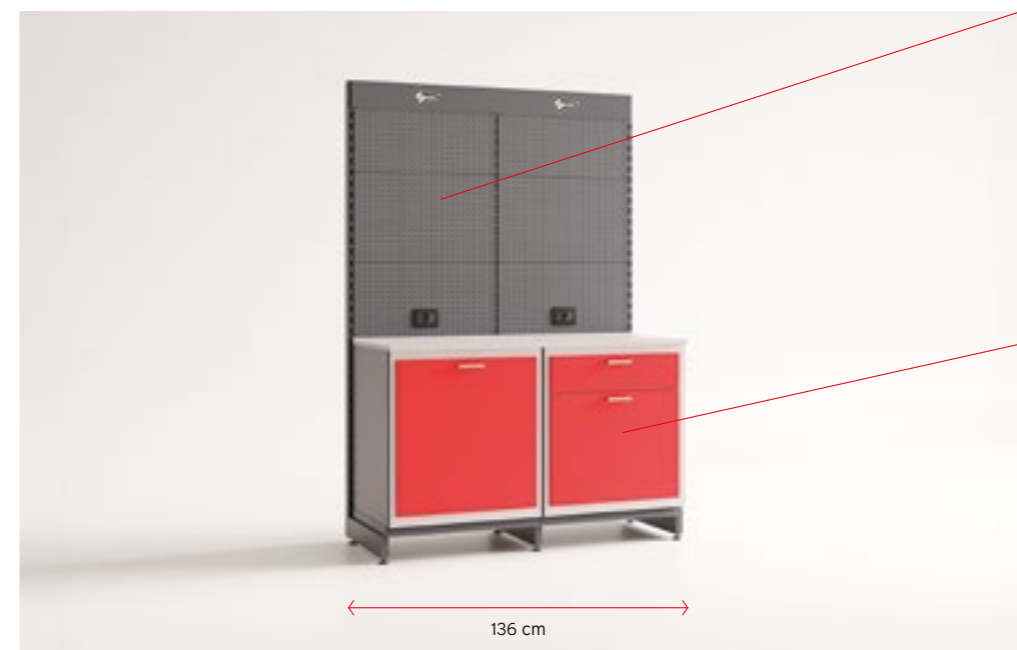

FLEXIBLE

- Solutions for whatever space is available, with 69 cm, 103 cm and 128 cm module widths and complimentary linear and corner modules
- Modularity means that Silca Point can be expanded as your business grows
- Easily modified solutions with no need to disassemble the complete unit means drawers and doors can be reversed even after installation
- Drawer usage can be maximized thanks to the range of optional dividers and storage solutions

MODULE 3

CODE	QTY
ASP3001	1
ASP3010	1
ASP3016	1
ASP3018	1

MODULE 2

CODE	QTY
ASP3010	1
ASP3018	1
ASP3024	1

MODULE 4

CODE	QTY
ASP3000	1
ASP3001	1
ASP3020	2

COMPONENTS

The range of Silca Point units is available in three widths, 69.5cm 103cm and 128cm. The modules available allow you to choose the optimum configuration of heavy-duty cupboards and drawers best suited to your needs whatever the space available.