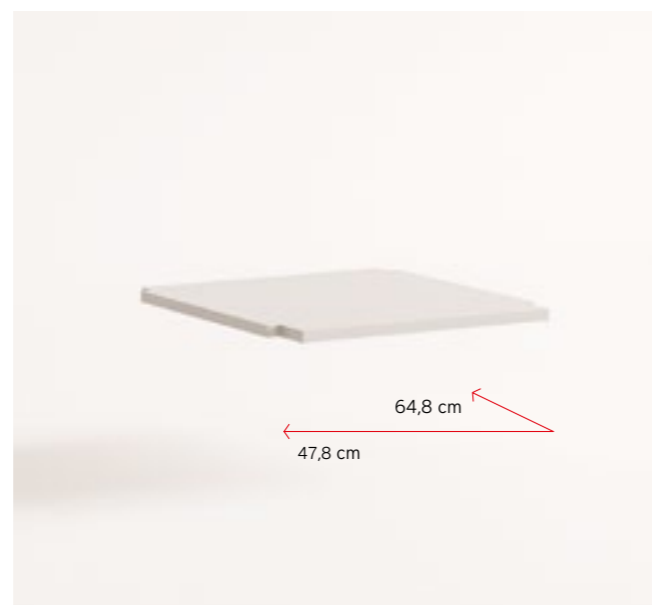

ASP3028

- **EN** Shelf for counter unit 104 cm
- **IT** Ripiano interno banco servizio 104 cm
- **FR** Étagère pour meuble de comptoir 104 cm
- **DE** Einlegeboden für Thekenelement 104 cm
- **ES** Estante para mostrador 104 cm
- **NL** Plank voor balie 104 cm