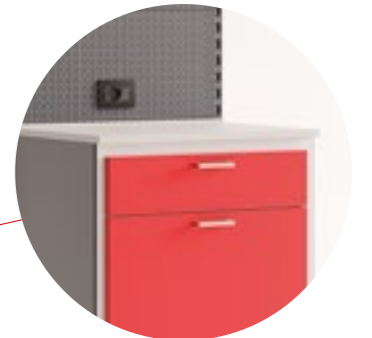

MODULE 3

CODE	QTY
ASP3001	1
ASP3010	1
ASP3016	1
ASP3018	1

MODULE 2

CODE	QTY
ASP3010	1
ASP3018	1
ASP3024	1

MODULE 4

CODE	QTY
ASP3000	1
ASP3001	1
ASP3020	2

COMPONENTS

The range of Silca Point units is available in three widths, 69.5cm 103cm and 128cm. The modules available allow you to choose the optimum configuration of heavy-duty cupboards and drawers best suited to your needs whatever the space available.