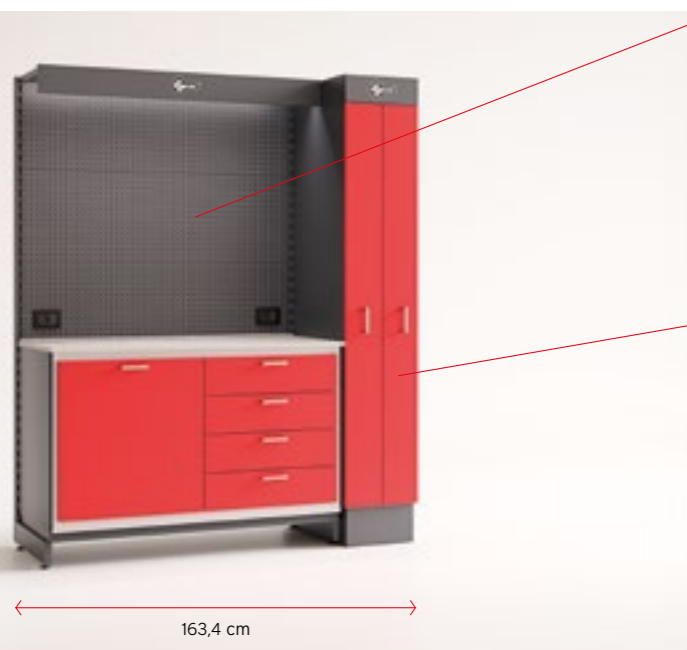

MODULE 2

CODE	QTY
ASP3010	1
ASP3018	1
ASP3024	1