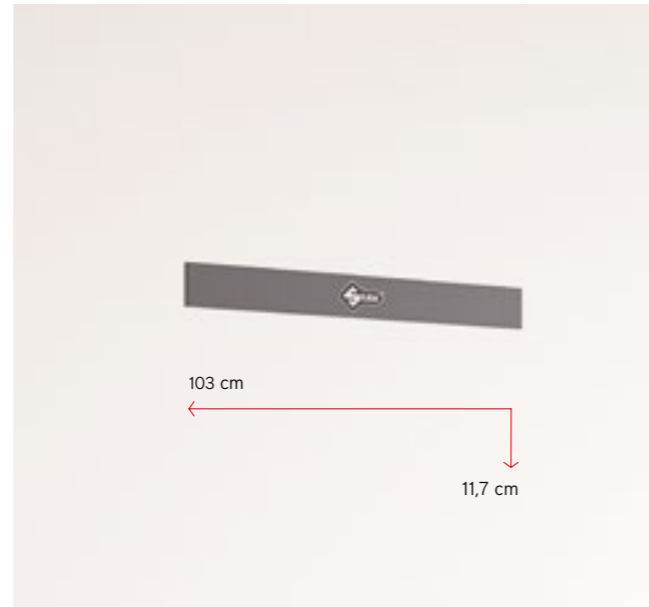

ASP3021

- EN Silca branded magnetic strip for unit 103 cm
- IT Fascia logo Silca pre modulo 103 cm calamitata
- FR Bande logo Silca pour module 103 cm aimanté
- DE Silca Magnetstreifen für Element 103 cm
- ES Silca logo band magnetizado para mueble 103 cm
- NL Magnetische strip met Silca-merk voor eenheid 103 cm