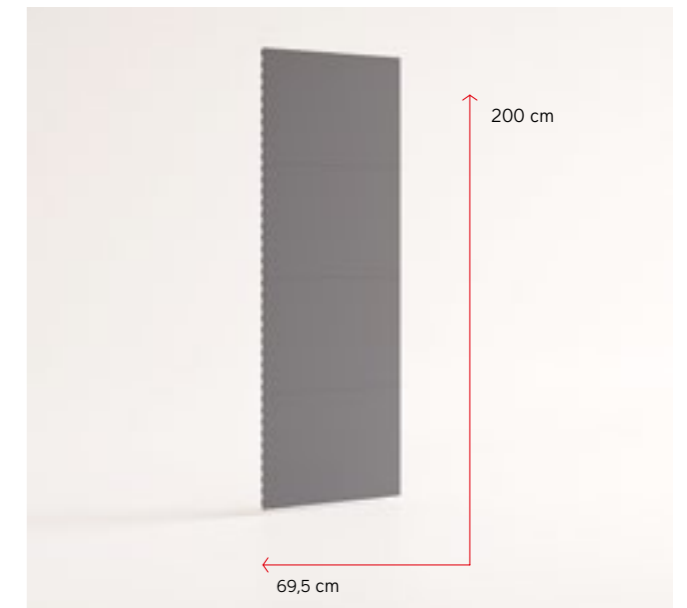

ASP3002

- **EN** Back panel set unit 69,5 cm
  (panel necessary for a freestanding installation)
- **IT** Set pannelli per retro modulo 69,5 cm
  (pannello necessario per un'installazione indipendente)
- **FR** Jeu de panneaux pour module arrière 69,5 cm
  (panneau nécessaire pour une installation autonome)
- **DE** Rückwand-Set Element 69,5 cm
  (Paneel für eine freistehende Installation erforderlich)
- **ES** Set panel trasero 69,5 cm
  (panel necesario para una instalación independiente)
- **NL** Achter paneel set 69,5 cm
  (kanaal nodig voor een vrijstaande installatie)