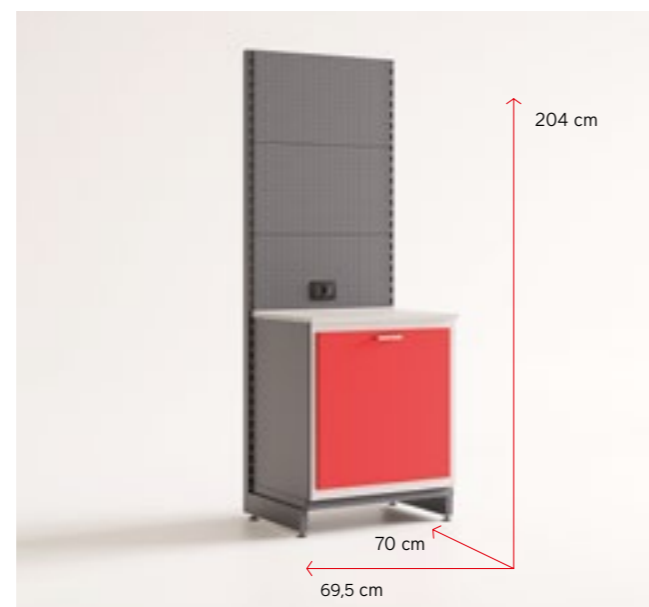

ASP3000

- **EN** Unit 69,5 cm with drawer and door
- **IT** Modulo 69,5 cm con anta e cassetto
- **FR** Module de 69,5 cm avec porte et tiroir
- **DE** Element 69,5 cm mit Schublade und Tür
- **ES** Unidad 69,5 cm con cajón y puerta
- **NL** Unit 69,5 cm met drawer en deur

ASP3001

- **EN** Unit 69,5 cm with door
- **IT** Modulo 69,5 cm con anta
- **FR** Module de 69,5 cm avec porte
- **DE** Element 69,5 cm mit Tür
- **ES** Unidad 69,5 cm con puerta
- **NL** Unit 69,5 cm met deur