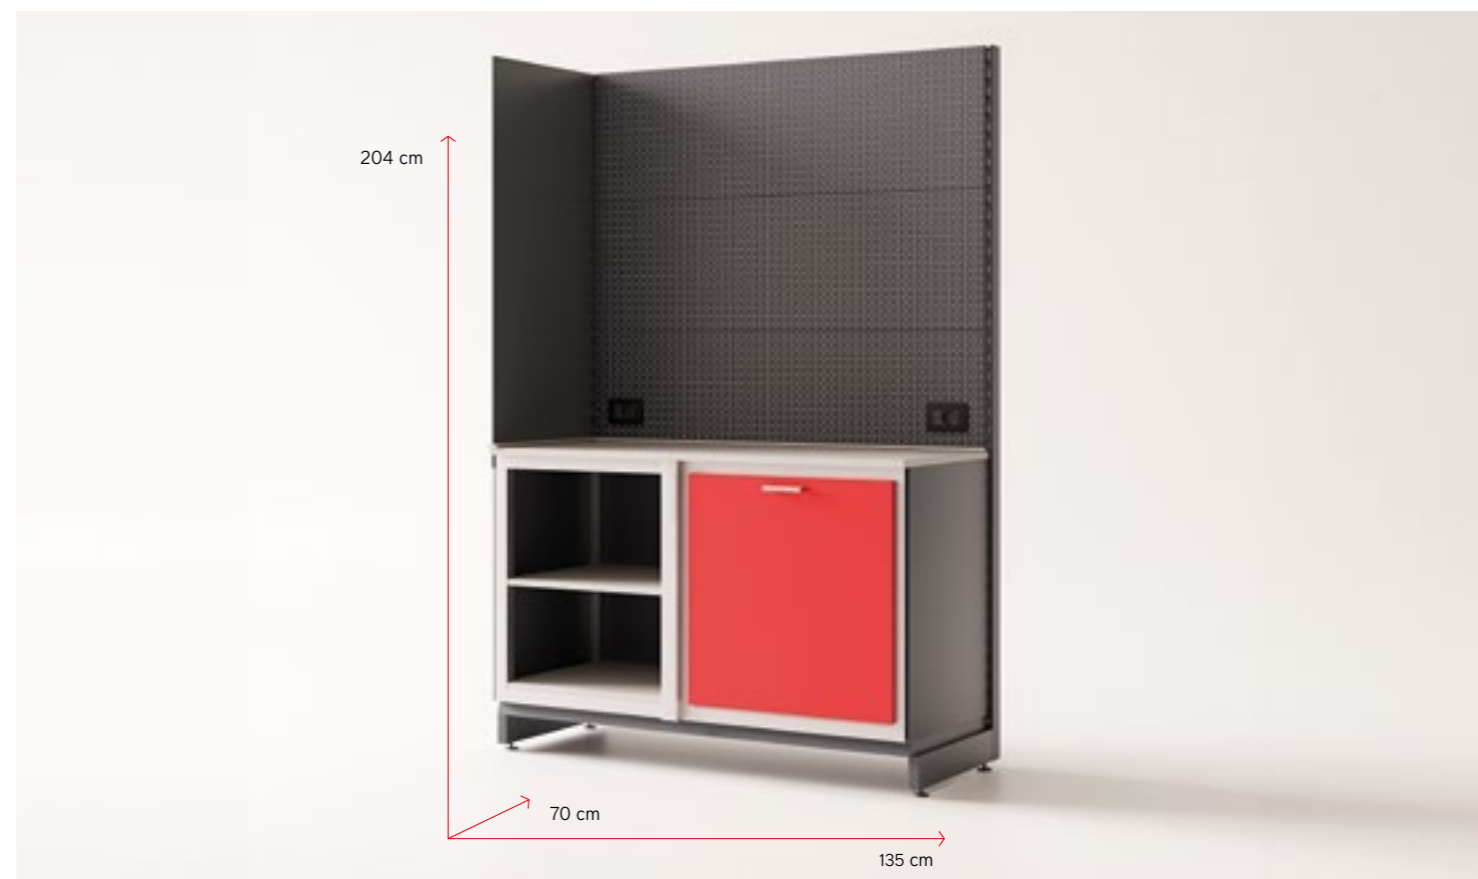

ASP3014

- **EN** Unit 128 cm with 90° corner, door left + 2 internal shelves
- **IT** Modulo 128 cm con angolo 90°, anta sinistra + 2 ripiani intermedi
- **FR** Module 128 cm avec porte d'angle 90°, gauche + 2 étagères intermédiaires
- **DE** Element 128 cm mit 90° Ecke, Tür links, + 2 Einlegeböden
- **ES** Unidad 128 cm con esquina 90°, puerta a la izquierda + 2 estantes en el medio
- **NL** Unit 128 cm met deur links, 90° hoek + 2 legplanken