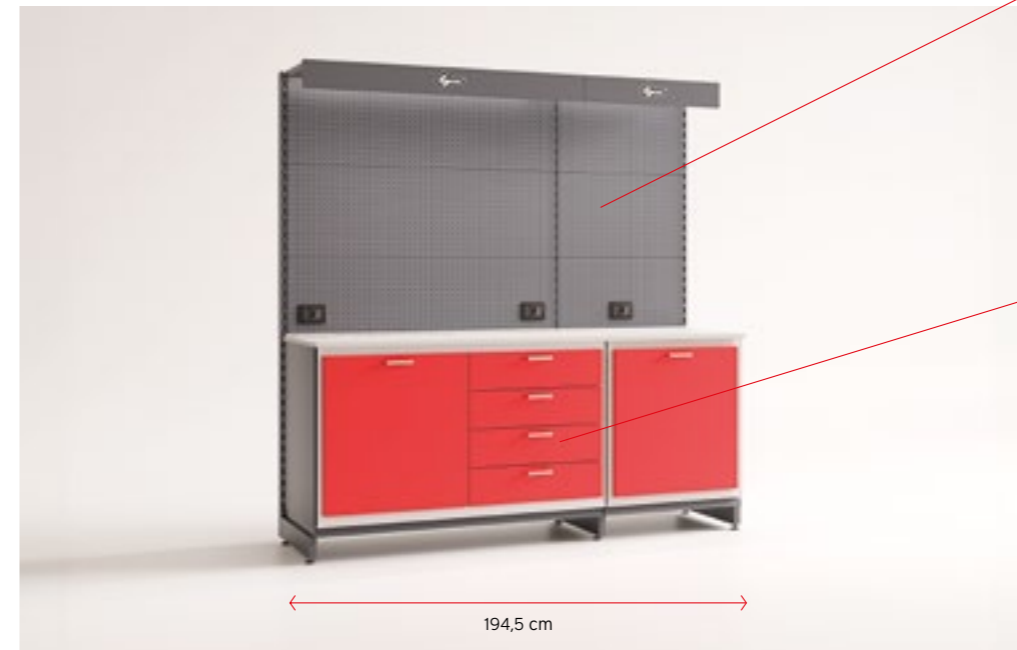

PRACTICAL FLEXIBLE RELIABLE

PRACTICAL

- Most units are delivered onsite ready-assembled to make shop fitting easier
- Sockets and switches come wired in ready for use
- The Multibox sliding unit (ASP3005) offers up to 400 kg of accessible storage capacity in 140 resistant plastic drop-down compartments. Adding a third sliding panel (ASP3044) and up to 90 extra storage compartments (ASP3045) takes space optimization to the maximum
- The key storage unit (ASP3024) has twin pull-out key panels capable of holding up to 340 kg of keys. For installation flexibility, the unit comes with a reversible panel
- Low energy LED lighting to illuminate the work area with all switches ready wired in

FLEXIBLE

- Solutions for whatever space is available, with 69 cm, 103 cm and 128 cm module widths and complimentary linear and corner modules
- Modularity means that Silca Point can be expanded as your business grows
- Easily modified solutions with no need to disassemble the complete unit means drawers and doors can be reversed even after installation
- Drawer usage can be maximized thanks to the range of optional dividers and storage solutions

RELIABLE

Silca Point is produced in conformity with the CE mark European standards

- Silca branded quality. All the furniture and electrical wiring are CE certified
- Big capacity drawers capable of holding up to 50 kg
- Heavy-duty, anti-scratch worktops perfectly adapted to support Silca's unique electronic key cutting machines like the Unocode F and the Quattrocode D Series
- Made in Italy

MODULE 3

CODE	QTY
ASP3001	1
ASP3010	1
ASP3016	1
ASP3018	1

MODULE 2

CODE	QTY
ASP3010	1
ASP3018	1
ASP3024	1

MODULE 4

CODE	QTY
ASP3000	1
ASP3001	1
ASP3020	2

COMPONENTS

The range of Silca Point units is available in three widths, 69.5cm 103cm and 128cm. The modules available allow you to choose the optimum configuration of heavy-duty cupboards and drawers best suited to your needs whatever the space available.