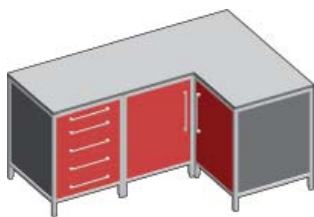

COMPOSITION PREMIUM 5

Code	Description	Quantity
ASP1000L1	Storage unit with right-hand opening door	1
ASP1001L1	Storage unit with left-hand opening door	1
ASP1100L1	Drawer unit	1
ASP1800L1	Corner unit+top	1
ASP2450L0	Universal square handle	7
ASP2500L1	Single top (60X67 cm / 23,62"X26,37")	1
ASP2501L1	Double top (120X67 cm / 47,24"X26,37")	1