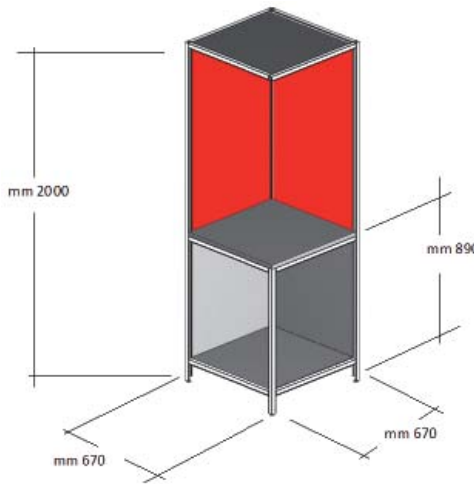

SPECIFICATIONS

CORNER UNIT + PLAIN BOARD + TOP

Code **ASP1700L1**