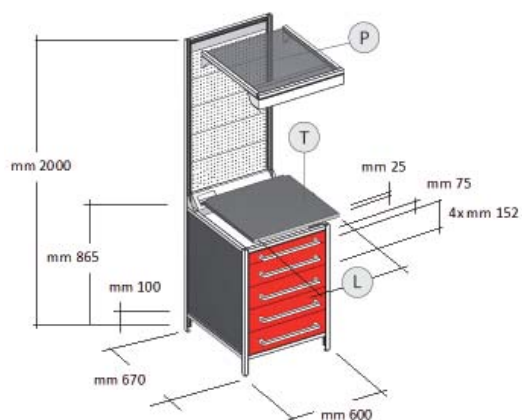

SPECIFICATIONS

DRAWER UNIT + PEGBOARD

Code **ASP1500L1**

CHOOSING A TOP (T)

(L)	Code	Use	Capacity of top (T)
60 cm (23,62")	ASP2530L1		100 Kg (220,46 lb)
120 cm (47,24")	ASP2531L1		200 Kg (440,92 lb)
180 cm (70,86")	ASP2532L1		300 Kg (661,38 lb)

Other lengths for tops (max 300 cm / 118,11") on request.
Capacity refers to evenly distributed loads.

LIGHT FITTING (P)

Code	Description
ASP2300L0	Light fitting with 2 LED spotlights (60 cm/23,62")