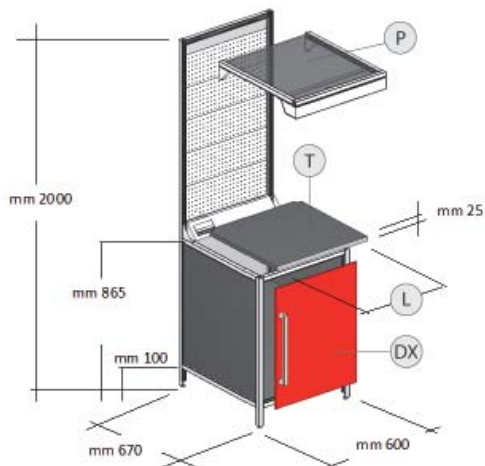

SPECIFICATIONS

STORAGE UNIT+PEGBOARD

Code **ASP1400L1** (right-hand opening door)
Code **ASP1401L1** (left-hand opening door)