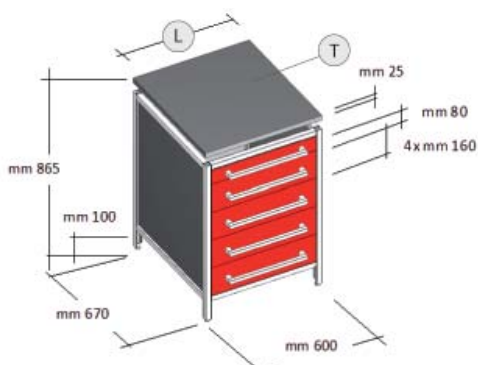

DRAWER UNIT

Code **ASP1100L1**