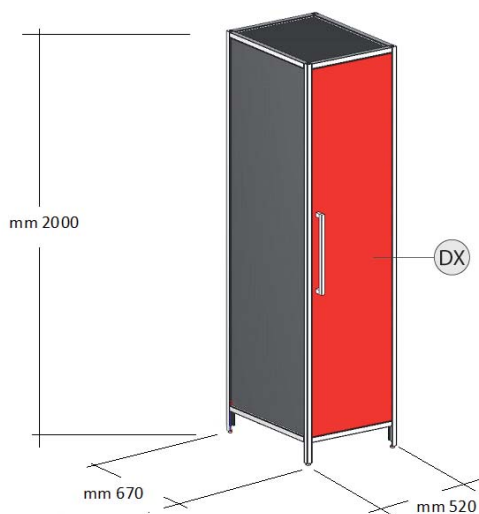

VERTICAL UNIT

Code **ASP1600L1** (right-hand opening door)

Code **ASP1601L1** (left-hand opening door)

LIGHT (OPTIONAL)

Code	Description
ASP2310L0	Neon light with switch

Attention: all modules must be supplied with a top