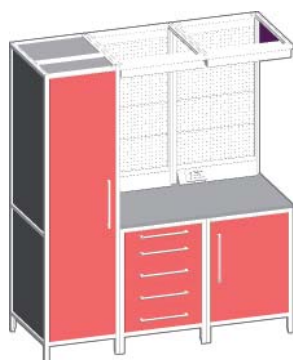

EXAMPLES OF COMPOSITIONS - PREMIUM

COMPOSITION PREMIUM 1

Code	Description	Quantity
ASP1400L1	Storage unit with right-hand opening door+pegboard	1
ASP1500L1	Drawer unit+pegboard	1
ASP1601L1	Vertical unit with left-hand opening door	1
ASP2300L0	Light fitting with 2 LED spotlights (60 cm / 23,62")	2
ASP2450L0	Universal square handle	7
ASP2531L1	Double top (120X64 cm/47,24"X25,19") with sockets	1