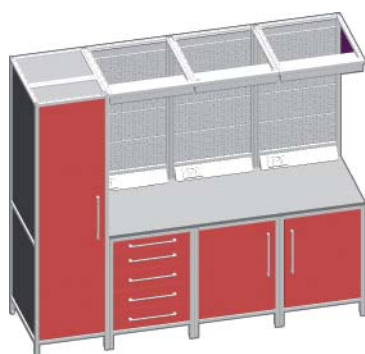

COMPOSITION PREMIUM 2

Code	Description	Quantity
ASP1400L1	Storage unit with right-hand opening door+pegboard	1
ASP1401L1	Storage unit with left-hand opening door+pegboard	1
ASP1500L1	Drawer unit+pegboard	1
ASP1601L1	Vertical unit with left-hand opening door	1
ASP2300L0	Light fitting with 2 LED spotlights (60 cm / 23,62")	3
ASP2450L0	Universal square handle	8
ASP2532L1	Triple top (180X64 cm/70,86"X25,19") with sockets	1