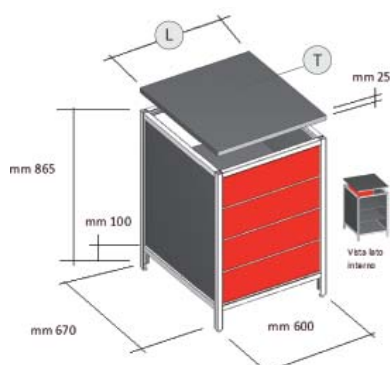

COUNTER UNIT

Code **ASP1200L1**