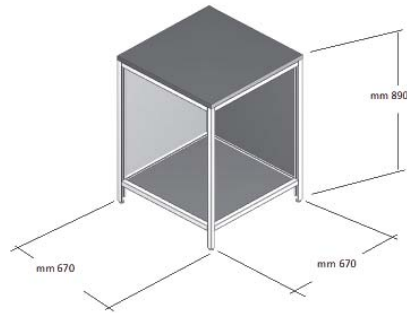

CORNER UNIT + TOP

Code **ASP1800L1**