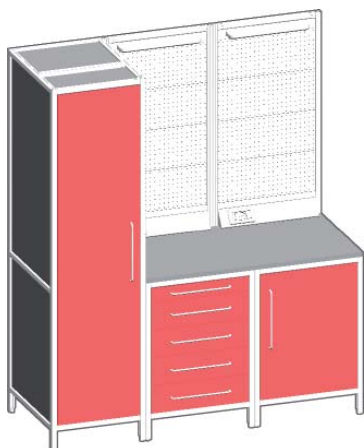

COMPOSITION BASIC 3

Code	Description	Quantity
ASP1400L1	Storage unit with right-hand opening door+pegboard	1
ASP1500L1	Drawer unit+pegboard	1
ASP1601L1	Vertical unit with left-hand opening door	1
ASP2310L0	Neon light with switch	2
ASP2531L1	Double top (120X64 cm/47,24"X25,19") with sockets	1