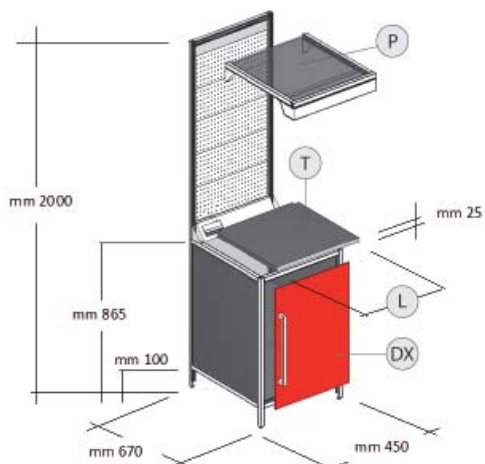

STORAGE UNIT + PEGBOARD (45 CM/17,71")

Code **ASP1450L1** (right-hand opening door)
Code **ASP1451L1** (left-hand opening door)